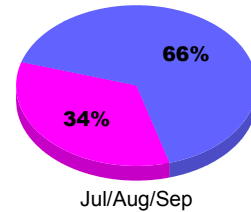

**Membership Results
2011-2012**

**Membership
2010-2011**

Month	Net Memb Goal	Actual New Memb	Actual Dropped Memb	Gain/Loss of Memb	Gain/Loss of Memb
Jul/Aug/Sep		451	-421	30	410
Totals		451	-421	30	410

Membership Results 2011-2012

Goal, New, Dropped, Gain/Loss

Comparison of Membership Gain/Loss

Current Year Compared to the Previous Year

Gender Comparison 2011-2012

■ Male ■ Female