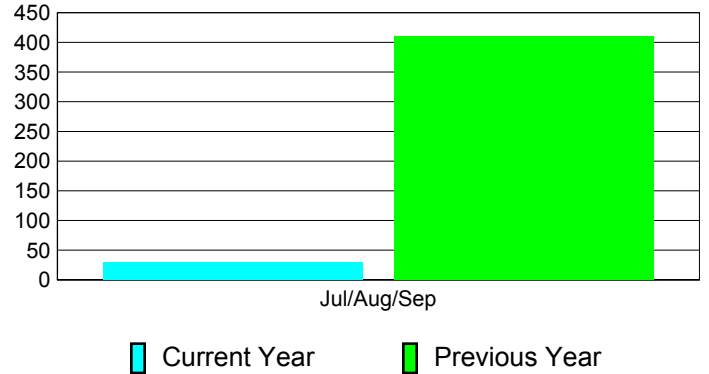

**Membership Results
2011-2012**

**Membership
2010-2011**

Month	Net Memb Goal	Actual New Memb	Actual Dropped Memb	Gain/Loss of Memb	Gain/Loss of Memb
Jul/Aug/Sep		451	-421	30	410
Totals		451	-421	30	410

Membership Results 2011-2012

Goal, New, Dropped, Gain/Loss

Comparison of Membership Gain/Loss

Current Year Compared to the Previous Year

Gender Comparison 2011-2012

■ Male ■ Female